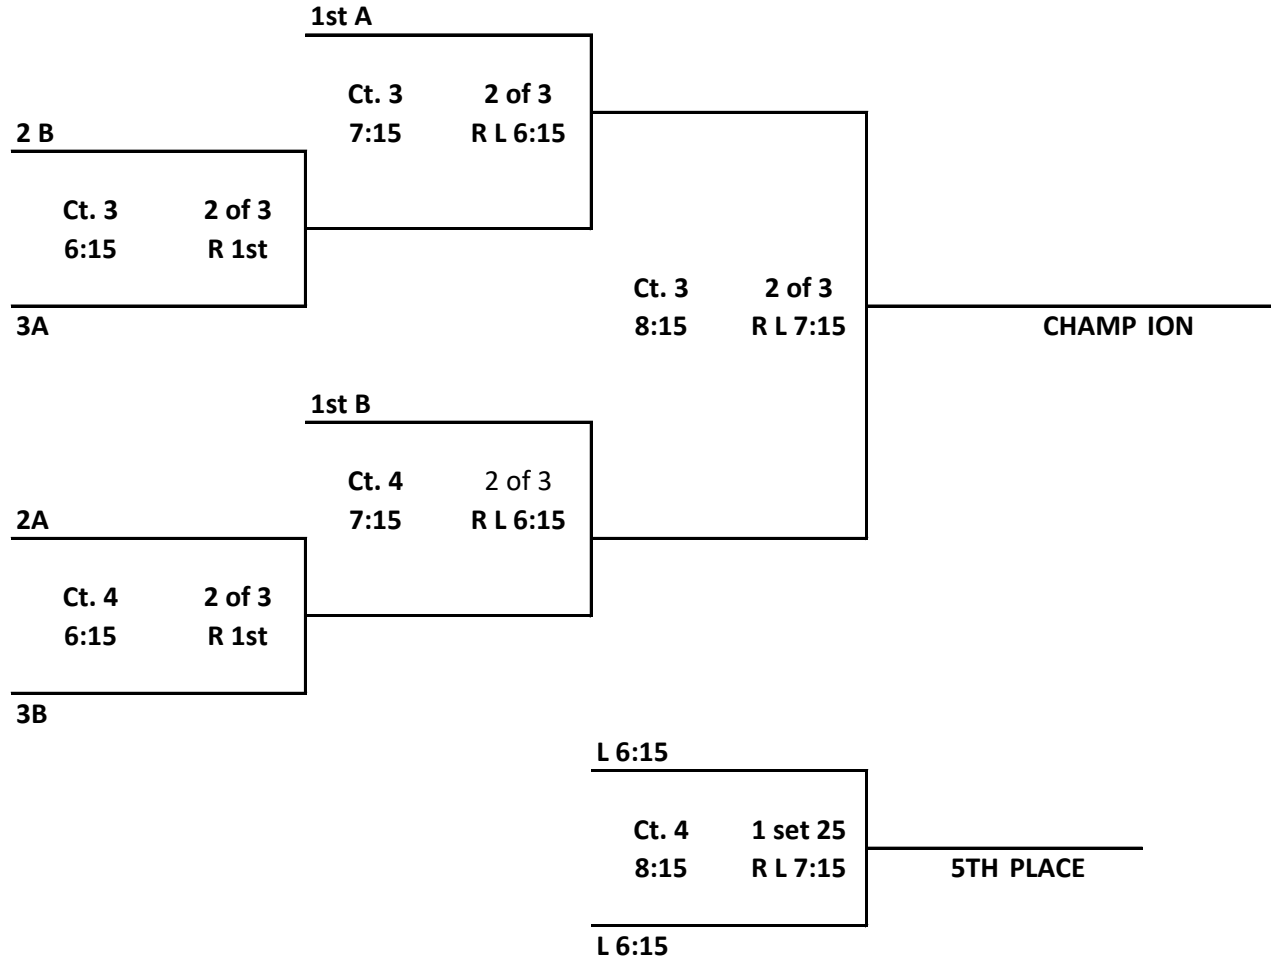

MARCH 31ST

13'S DIVISION

PLAYOFFS

Medals to 1st & 2nd

POWER VOLLEY BALL ACADEMY

PVA RALLY RUMBLE