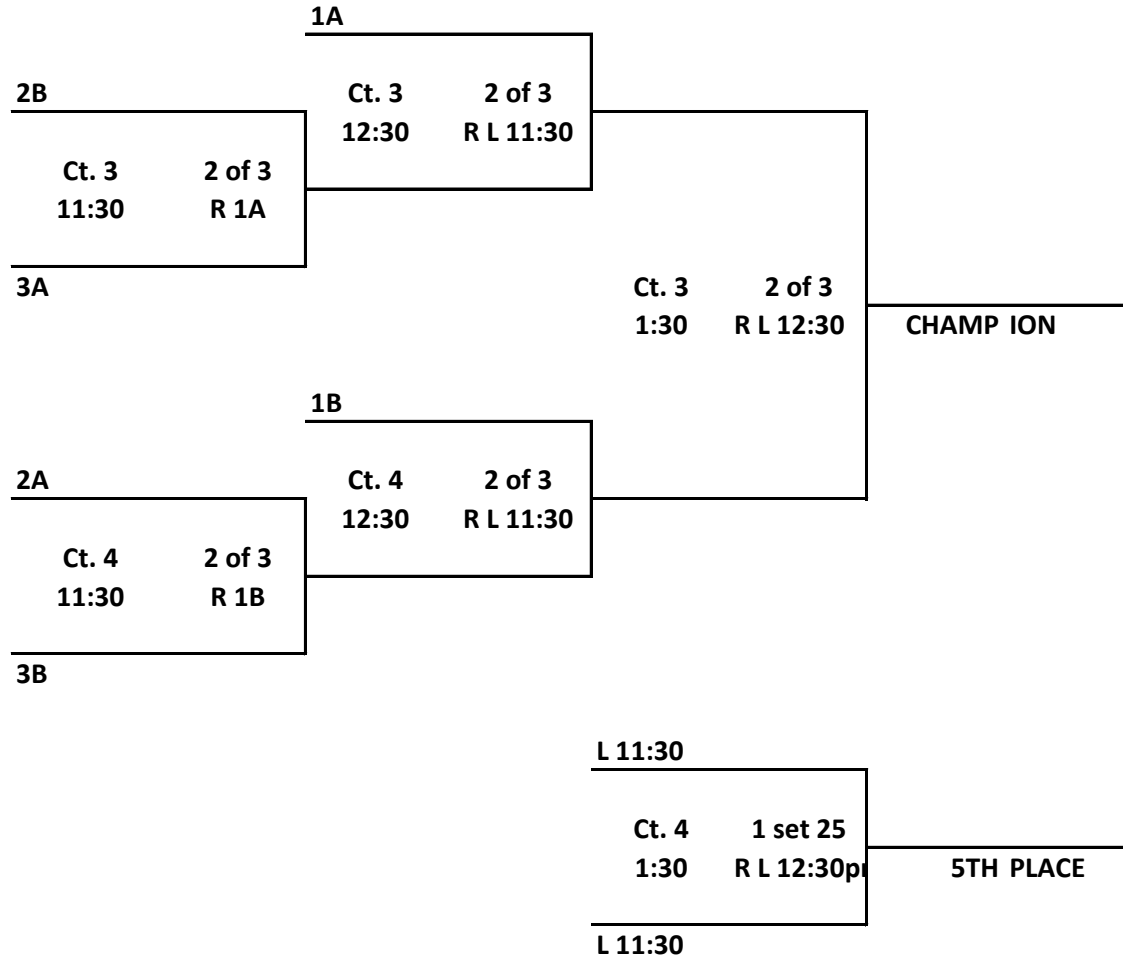

MARCH 31ST

POWER VOLLEY BALL ACADEMY
PVA RALLY RUMBLE

| 10/11's - Division | 2 out of 3 | | | | Matches | Matches | Sets | Sets | Pool |
|------------------------|------------|-----------|-----------|-------|---------|---------|------|------|--------|
| Ct. 3 Pool A | | | | | Won | Lost | Won | Lost | Finish |
| 1. Cape Coast 10 Elite | | | | | | | | | |
| 2. DME 10 American | | | | | | | | | |
| 3. Momentum 11 | | | | | | | | | |
| | 8am | 9am | 10am | 11am | | | | | |
| | 1 v 3 R2 | 2 v 3 R 1 | 1 v 2 R 3 | Break | | | | | |
| | | | | | | | | | |
| | | | | | | | | | |
| | | | | | | | | | |

| 10/11's - Division | 2 out of 3 | | | | Matches | Matches | Sets | Sets | Pool |
|--------------------|------------|-----------|-----------|-------|---------|---------|------|------|--------|
| Ct. 4 Pool B | | | | | Won | Lost | Won | Lost | Finish |
| 1. DME 10 Elite | | | | | | | | | |
| 2. LNVA 11 Cubs | | | | | | | | | |
| 3. MBS 11 - Kelli | | | | | | | | | |
| | 8am | 9am | 10am | 11am | | | | | |
| | 1 v 3 R2 | 2 v 3 R 1 | 1 v 2 R 3 | Break | | | | | |
| | | | | | | | | | |
| | | | | | | | | | |
| | | | | | | | | | |

MARCH 31ST

POWER VOLLEY BALL ACADEMY
PVA RALLY RUMBLE

**10/11'S DIVISION
PLAYOFFS**
Medals to 1st & 2nd

MARCH 31ST

POWER VOLLEY BALL ACADEMY
PVA RALLY RUMBLE

| 12's - Division | 2 out of 3 | | | | Matches | Matches | Sets | Sets | Pool |
|-----------------------|------------|-----------|-----------|-------|---------|---------|------|------|--------|
| Ct. 1 Pool A | | | | | Won | Lost | Won | Lost | Finish |
| 1. 1st Coast 12 Elite | | | | | | | | | |
| 2. 5 Stars 12 Nat'l | | | | | | | | | |
| 3. Powers VC 12 | | | | | | | | | |
| | 8am | 9am | 10am | 11am | | | | | |
| | 1 v 3 R2 | 2 v 3 R 1 | 1 v 2 R 3 | Break | | | | | |
| | | | | | | | | | |
| | | | | | | | | | |
| | | | | | | | | | |