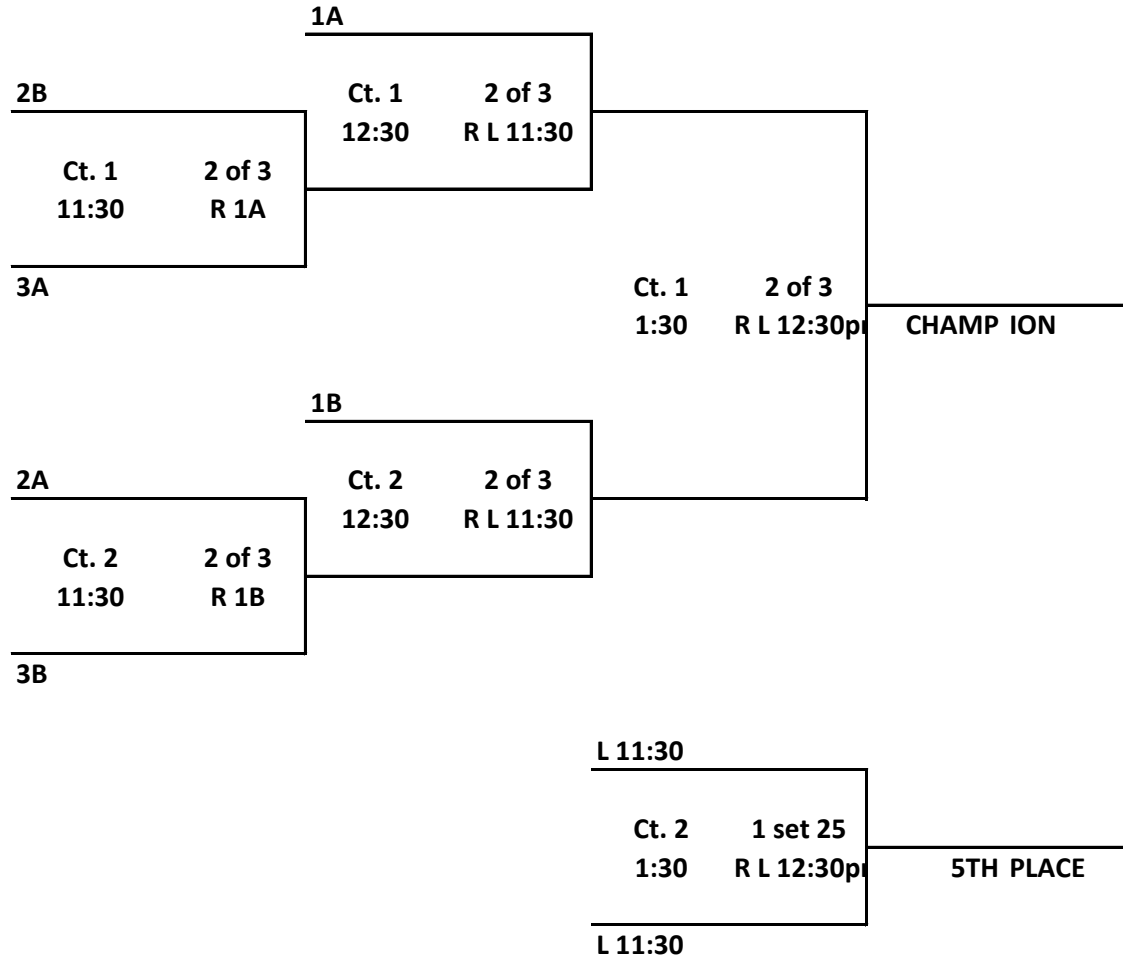

MARCH 31ST

POWER VOLLEY BALL ACADEMY
PVA RALLY RUMBLE

12'S DIVISION
PLAYOFFS
Medals to 1st & 2nd